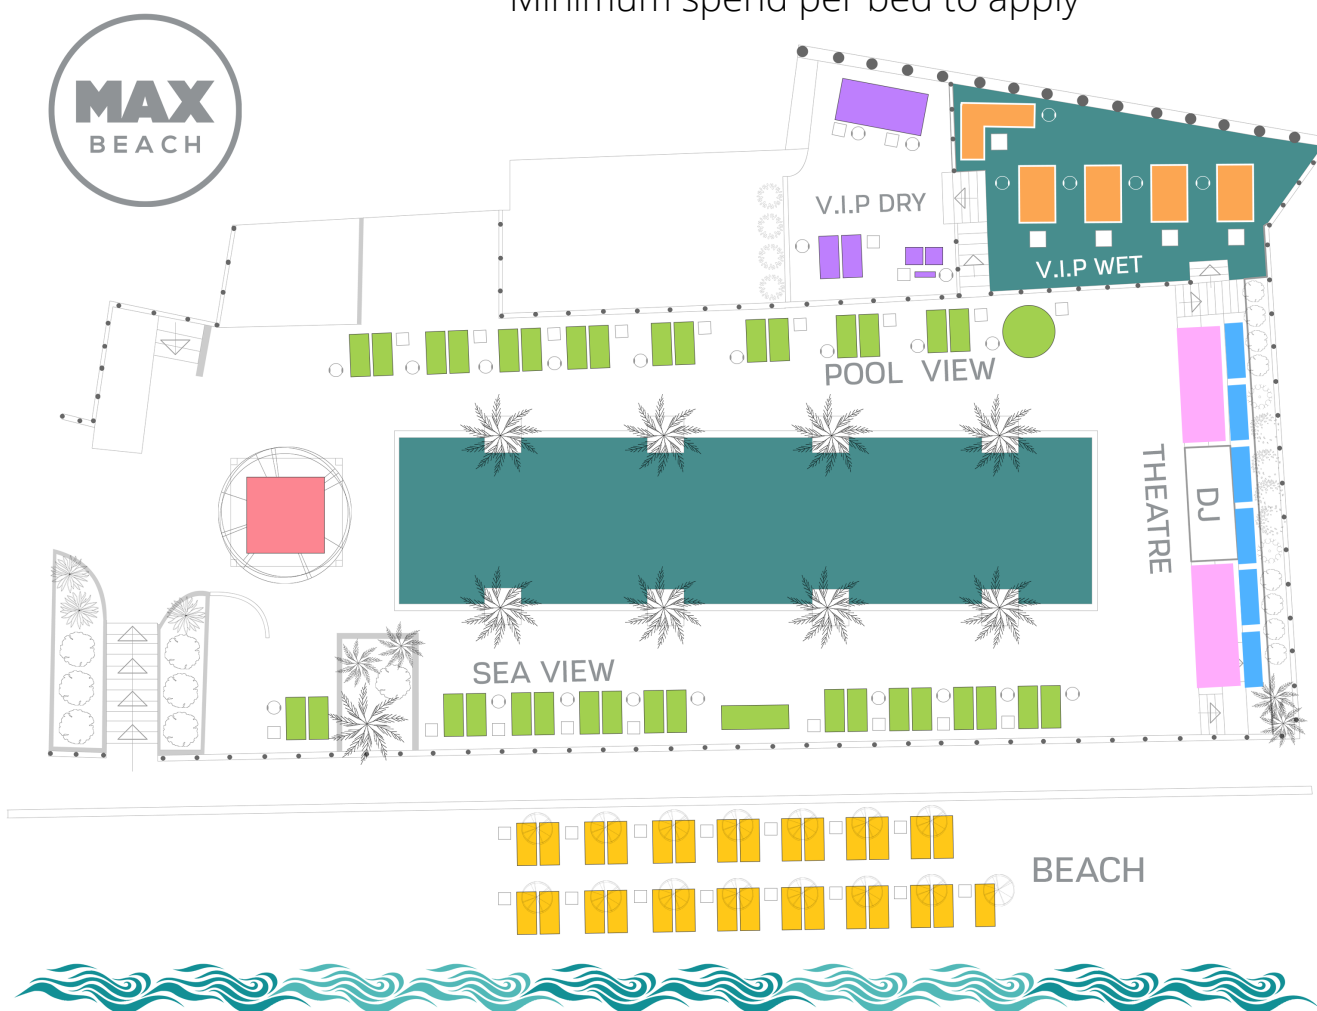

## BED PACKAGES 2022

**BEACH BED**  
1 PAX INCLUDES X 1 TOWEL  
**Weekday Weekend**  
€35 €45

**DOUBLE POOL BED**  
2 PAX INCLUDES X 2 TOWELS  
**Weekday Weekend**  
€120 €140  
**MINIMUM SPEND**  
N/A + €140

**SINGLE THEATRE STEP**  
1 PAX INCLUDES X 1 TOWEL  
**Weekday Weekend**  
€60 €70  
**MINIMUM SPEND**  
N/A + €70

**DOUBLE THEATRE STEP**  
2 PAX INCLUDES X 2 TOWELS  
**Weekday Weekend**  
€120 €140  
**MINIMUM SPEND**  
+N/A + €140

**VIP DRY TERRACE**  
6 PAX INCLUDES X TOWELS, 2 X BOTTLES OF MOET, FRUIT PLATTER  
**Weekday Weekend**  
€700 €850  
**MINIMUM SPEND**  
N/A + €700

**DOUBLE BED VIP WET AREA**  
2 PAX INCLUDES X 2 TOWELS  
**Weekday Weekend**  
€300 €350  
**MINIMUM SPEND**  
N/A + €250

**WHOLE VIP WET AREA**  
10 PAX INCLUDES X TOWELS, 5 X BOTTLES OF MOET, FRUIT PLATTER  
**Weekday Weekend**  
€1,500 €1,750  
**MINIMUM SPEND**  
N/A + €1,250

**GRAND POOL BED**  
4 PAX INCLUDES X TOWELS, 1 BOTTLE OF MOET, FRUIT PLATTER  
**Weekday Weekend**  
€400 €500  
**MINIMUM SPEND**  
N/A + €400