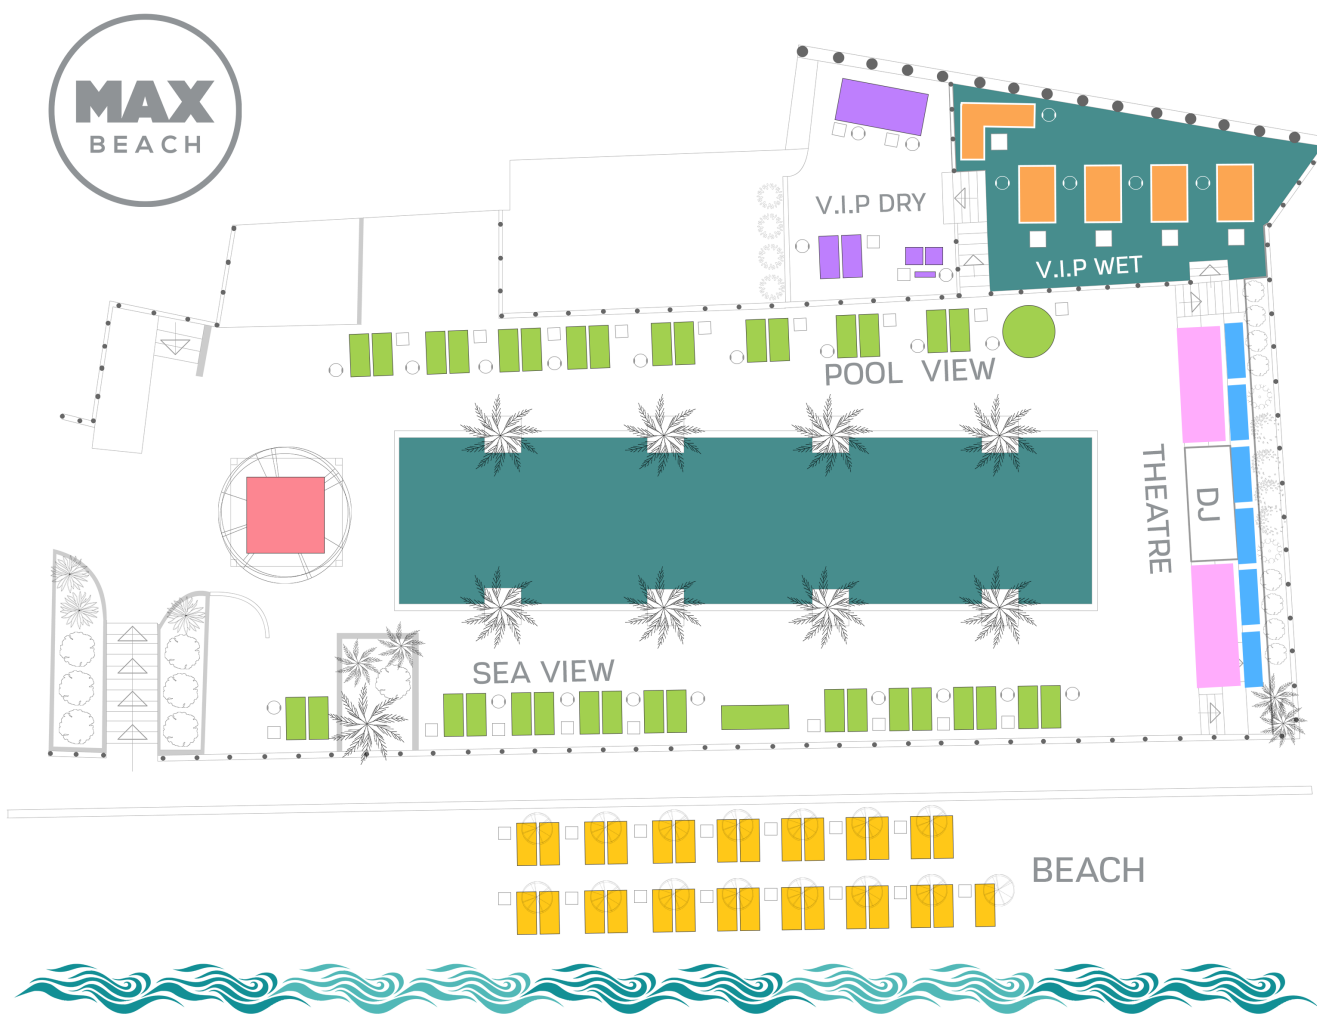

Peak Season

22nd July - 11th September
Minimum spends may apply

BED PACKAGES 2022

BEACH BED
1 PAX INCLUDES X 1 TOWEL
Weekday Weekend
€30 €30

DOUBLE POOL BED
2 PAX INCLUDES X 2 TOWELS
Weekday Weekend
€150 €150
+ MINIMUM SPEND €150

SINGLE THEATRE STEP
1 PAX INCLUDES X 1 TOWEL
Weekday Weekend
€75 €75
+ MINIMUM SPEND €75

DOUBLE THEATRE STEP
2 PAX INCLUDES X 2 TOWELS
Weekday Weekend
€150 €150
+ MINIMUM SPEND €150

VIP DRY TERRACE
8 PAX INCLUDES X TOWELS, 2 X BOTTLES OF MOET, FRUIT PLATTER
Weekday Weekend
€950 €950

DOUBLE BED VIP WET AREA
2 PAX INCLUDES X 2 TOWELS, 1 X BOTTLE OF MOET, FRUIT PLATTER
Weekday Weekend
€350 €350

WHOLE VIP WET AREA
10 PAX INCLUDES X TOWELS, 5 X BOTTLES OF MOET, FRUIT PLATTER
Weekday Weekend
€1,750 €1,750

GRAND POOL BED
4 PAX INCLUDES X TOWELS, 1 BOTTLE OF MOET, FRUIT PLATTER
Weekday Weekend
€500 €500

**ADD POOL PASS

1PAX- ACCESS TO POOL
Weekday Weekend
€75 €75

*The above prices includes access to the pool **EXCLUDING BEACH BEDS**