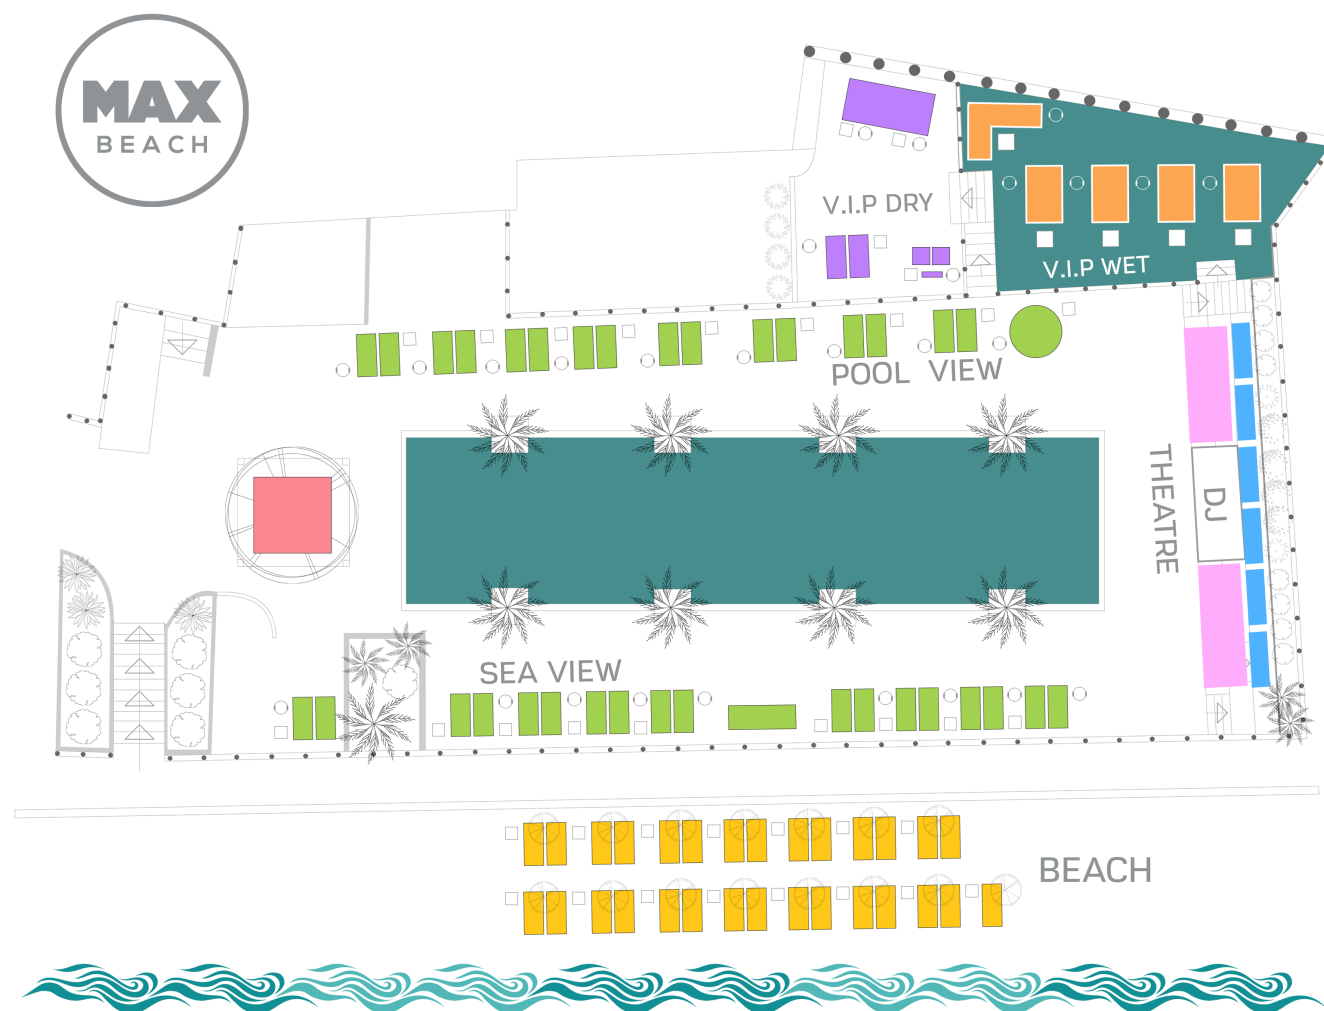

## BED PACKAGES 2022

**BEACH BED**  
1 PAX INCLUDES X 1 TOWEL  
**Weekday Weekend**  
€15 €25

**DOUBLE THEATRE STEP**  
2 PAX INCLUDES X 2 TOWELS  
**Weekday Weekend**  
€60 €90

**DOUBLE POOL BED**  
2 PAX INCLUDES X 2 TOWELS  
**Weekday Weekend**  
€60 €90

**DOUBLE BED VIP WET AREA**  
2 PAX INCLUDES X 2 TOWELS  
**Weekday Weekend**  
€180 €200

**ADD SINGLE BED**  
1 PAX INCLUDES X 1 TOWEL  
**Weekday Weekend**  
€30 €45

**WHOLE VIP WET AREA**  
10 PAX INCLUDES X TOWELS, 5 X BOTTLES OF MOET, FRUIT PLATTER  
**Weekday Weekend**  
€900 €1,000

**SINGLE THEATRE STEP**  
1 PAX INCLUDES X 1 TOWEL  
**Weekday Weekend**  
€30 €45

**GRAND POOL BED**  
4 PAX INCLUDES X TOWELS, 1 BOTTLE OF MOET, FRUIT PLATTER  
**Weekday Weekend**  
€250 €350