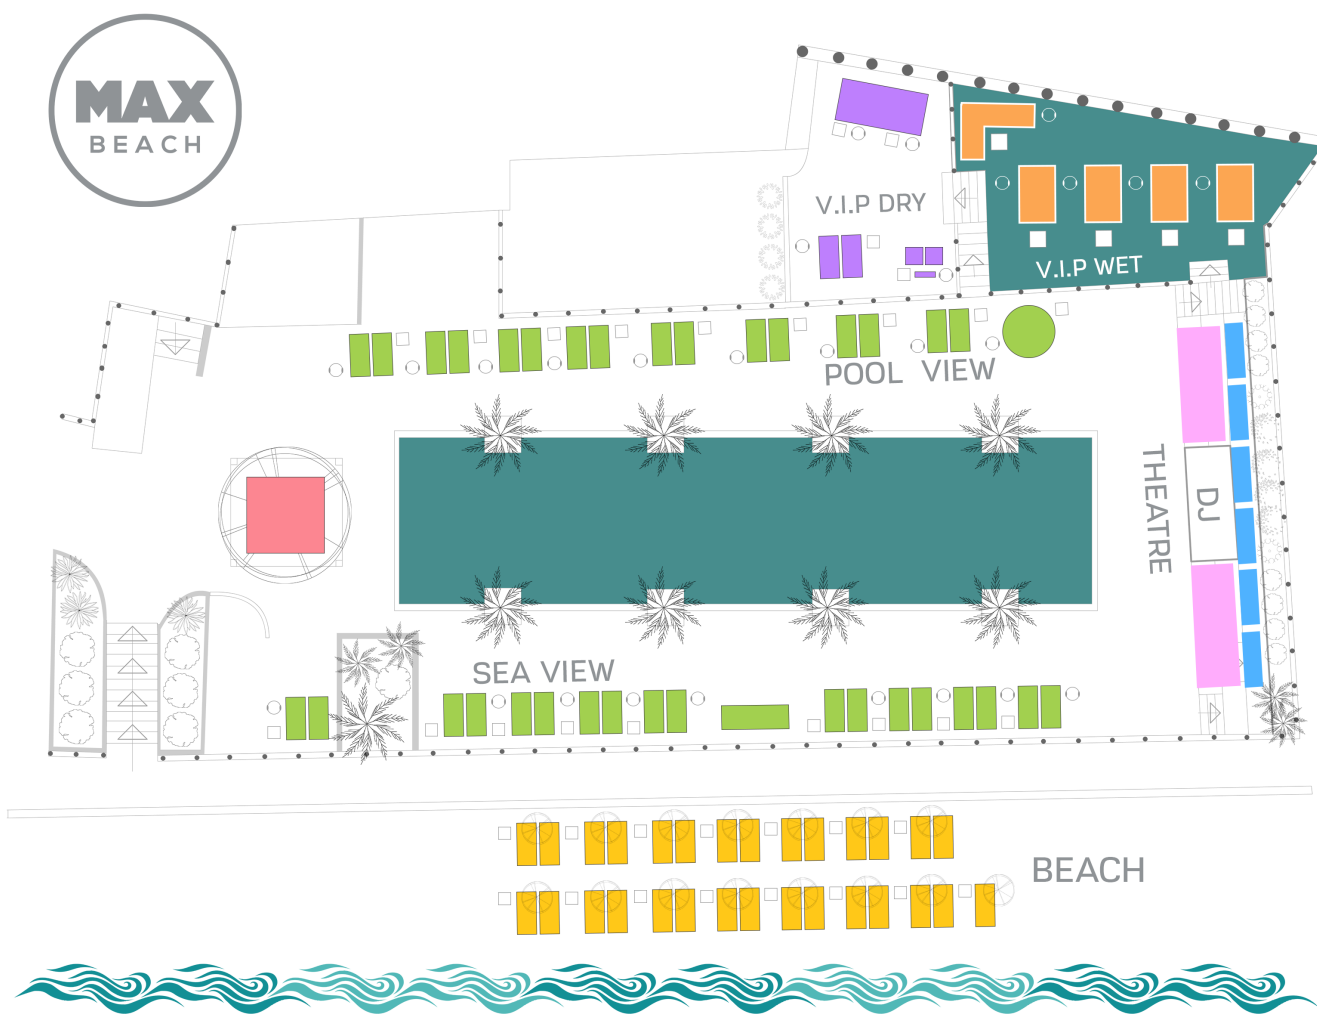

Peak Season

8th July - 11th September
Minimum spend per bed to apply

BED PACKAGES 2022

BEACH BED
1 PAX INCLUDES X 1 TOWEL
Weekday Weekend
€45 €45

DOUBLE THEATRE STEP
2 PAX INCLUDES X 2 TOWELS
Weekday Weekend
€150 €150
+ MINIMUM SPEND €150

DOUBLE POOL BED
2 PAX INCLUDES X 2 TOWELS
Weekday Weekend
€150 €150
+ MINIMUM SPEND €150

VIP DRY TERRACE
6 PAX INCLUDES X TOWELS, 2 X BOTTLES OF MOET, FRUIT PLATTER
Weekday Weekend
€1,450 €1,450
+ MINIMUM SPEND €800

ADD SINGLE BED
1 PAX INCLUDES X 1 TOWEL
Weekday Weekend
€75 €75
+ MINIMUM SPEND €75

WHOLE VIP WET AREA
10 PAX INCLUDES X TOWELS, 5 X BOTTLES OF MOET, FRUIT PLATTER
Weekday Weekend
€2,250 €2,250
+ MINIMUM SPEND €1,500

SINGLE THEATRE STEP
1 PAX INCLUDES X 1 TOWEL
Weekday Weekend
€75 €75
+ MINIMUM SPEND €75

GRAND POOL BED
4 PAX INCLUDES X TOWELS, 1 BOTTLE OF MOET, FRUIT PLATTER
Weekday Weekend
€800 €800
+ MINIMUM SPEND €500